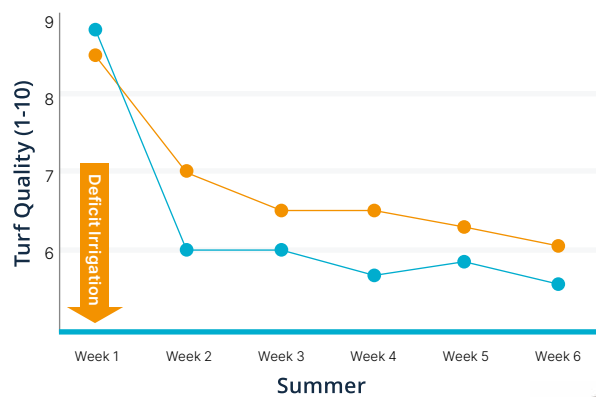

Impact of drought stress

- Seaweed Powder KOH extract
- Control