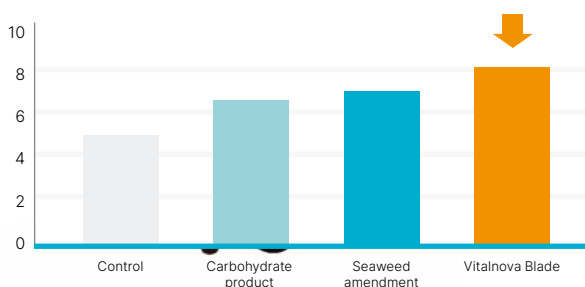

Application information

Application rate:	20-30 L/ha
Water volume:	400-600 L/ha

Recommended period of use

Researched, formulated and produced in-house by **ICL**

Vitalnova Blade

- ✓ Increased mycorrhiza (Royal Holloway research)
- ✓ Increased mycorrhizal populations (Royal Holloway research)
- ✓ Improved root-mass (STRI research)

Increased Mycorrhiza activity

Vitalnova Blade demonstrated an increase in indigenous mycorrhiza levels.

Higher bacterial abundance

Vitalnova Blade demonstrated up to 50% increase in beneficial bacteria levels.

Increased root biomass

Vitalnova Blade demonstrated up to 40% increase in root-mass.

Vitalnova SMX

- ✓ Improved rooting (ICL trials)
- ✓ Improved stress tolerance (ICL international trials - Spain)
- ✓ Maintains turf quality through autumn (STRI)

Trials show improved rooting

SMX significantly increased total root surface area of Perennial ryegrass.

Perennial Ryegrass seedlings grown with nutrient control (equivalent NPK).

Perennial Ryegrass seedlings grown with one application of SMX at label rate.