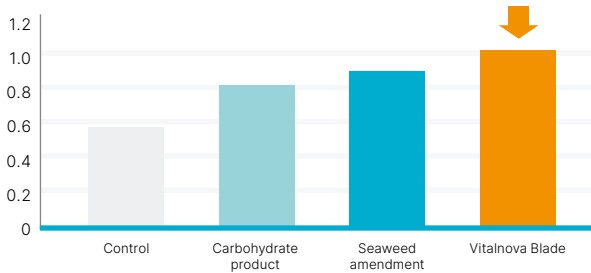

Paul Larsen
Head Greenkeeper
The Royal St George's Golf Club

Benefit from better turf

Product characteristics

Formulation type:	Liquid
Technology:	Biostimulant
Pack size:	200 and 1000 litre
Pack coverage :	6.66 - 10 ha (200 litre pack)
Contains:	Seaweed extract, molasses, NPK (Oxide 3.2-3.9-1.7, <i>Elemental 3.2-1.7-1.4</i>).

Application information

Application rate:	20-30 L/ha
Water volume:	400-600 L/ha

Recommended period of use

Researched, formulated and produced in-house by **ICL**

Vitalnova Blade

- ✓ Increased mycorrhiza (Royal Holloway research)
- ✓ Increased mycorrhizal populations (Royal Holloway research)
- ✓ Improved root-mass (STRI research)

Increased Mycorrhiza activity

Vitalnova Blade demonstrated an increase in indigenous mycorrhiza levels.

Higher bacterial abundance

Vitalnova Blade demonstrated up to 50% increase in beneficial bacteria levels.