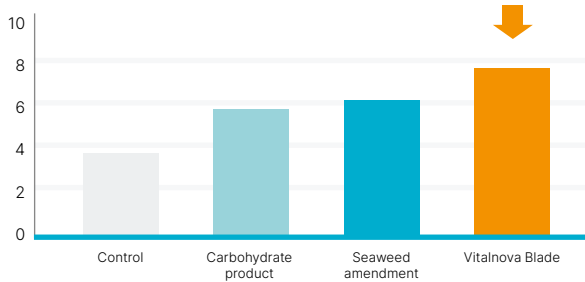

Paul Larsen
Head Greenkeeper
The Royal St George's Golf Club

Benefit from better turf

Product characteristics

Formulation type:	Liquid
Technology:	Biostimulant
Pack size:	200 and 1000 litre
Pack coverage :	6.66 - 10 ha (200 litre pack)
Contains:	Seaweed extract, molasses, NPK (Oxide 3.2-3.9-1.7, <i>Elemental 3.2-1.7-1.4</i>).

Application information

Application rate:	20-30 L/ha
Water volume:	400-600 L/ha

Recommended period of use

Researched, formulated and produced in-house by **ICL**

Vitalnova Blade

- ✓ Increased mycorrhiza (Royal Holloway research)
- ✓ Increased mycorrhizal populations (Royal Holloway research)
- ✓ Improved root-mass (STRI research)

Increased Mycorrhiza activity

Vitalnova Blade demonstrated an increase in indigenous mycorrhiza levels.

Higher bacterial abundance

Vitalnova Blade demonstrated up to 50% increase in beneficial bacteria levels.

Increased root biomass

Vitalnova Blade demonstrated up to 40% increase in root-mass.

Vitalnova SMX

- ✓ Improved rooting (ICL trials)
- ✓ Improved stress tolerance (ICL international trials - Spain)
- ✓ Maintains turf quality through autumn (STRI)