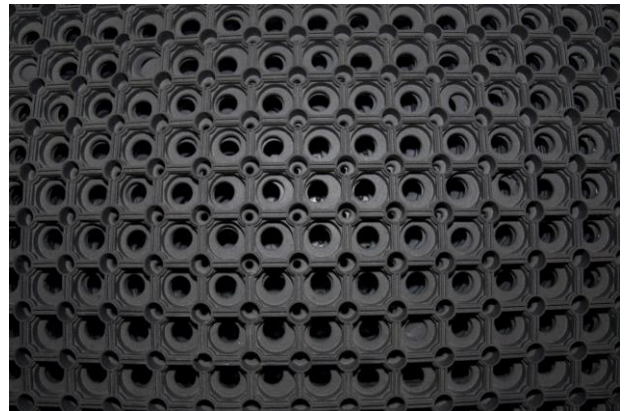

COLLIER TURF CARE LTD

Incorporating COLLIER TURF CARE,
COLLIER SPORTS & LEISURE and COLLIER LAWN & LEISURE
EAST ANGLIA'S LEADING SUPPLIER & ADVISOR TO THE SPORTS AND AMENITY TRADE

Field Mat (Rubber Grass Mat) 1 m x 1.5 m x 23mm

This high quality rubber moulded mat measures 1 m x 1.5 m x 23 mm and is ideal for outdoor ground cover. It's resistant to all weather conditions and is maintenance free.

Suitable for us in:

General ground stabilisation, used in muddy areas

Safety use in children's play areas, mats are tested for critical fall height (CFH) 3.1m

Horse and animal washdown areas.

Specifications

Size 1 m x 1.5 m

Thickness 23mm

Weight 14 kg

Fixings will be required to join these together
and also fix into the ground