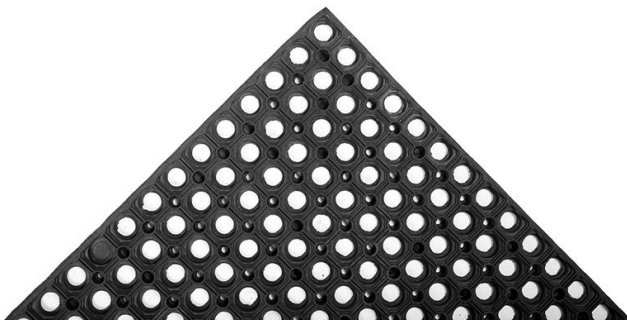

COLLIER TURF CARE LTD

Incorporating COLLIER TURF CARE,
COLLIER SPORTS & LEISURE and COLLIER LAWN & LEISURE
EAST ANGLIA'S LEADING SUPPLIER & ADVISOR TO THE SPORTS AND AMENITY TRADE

Field Mat (Rubber Grass Mat) 1 m x 1.5 m x 23mm

This high quality rubber moulded mat measures 1 m x 1.5 m x 23 mm and is ideal for outdoor ground cover. It's resistant to all weather conditions and is maintenance free.

Suitable for us in:

General ground stabilisation, used in muddy areas

Safety use in children's play areas, mats are tested for critical fall height (CFH) 3.1m

Horse and animal washdown areas.

Specifications

Size 1 m x 1.5 m

Thickness 23mm

Weight 14 kg

Fixings will be required to join these together
and also fix into the ground