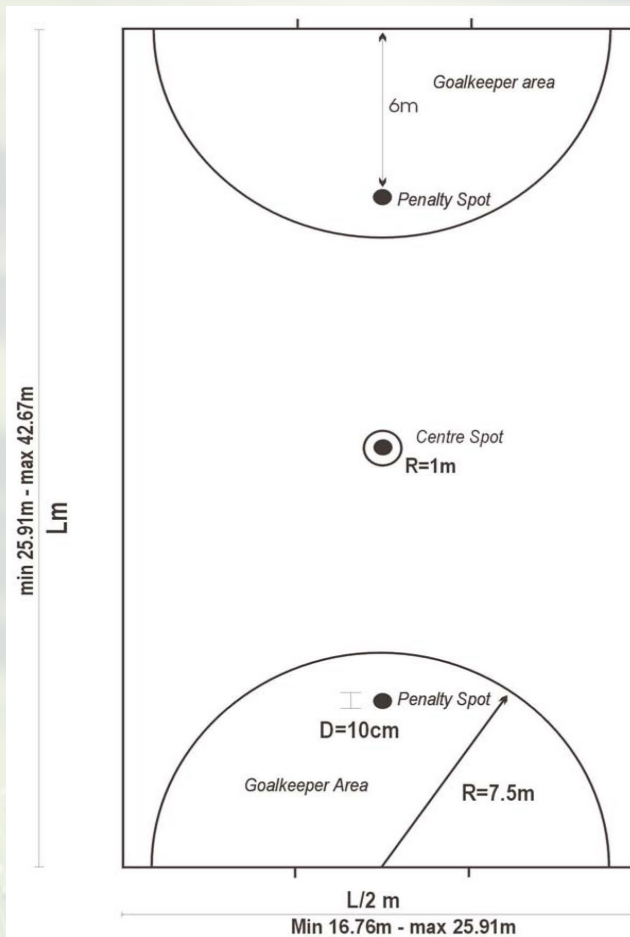

Five-a-Side Line Markings

Pitch Measurement

RECOMMENDED PITCH SIZE OF 36M (39.37YDS) LONG BY 18M (19.68YDS) WIDE, WHERE POSSIBLE.

THE PITCH SHOULD REMAIN RECTANGULAR WITH THE LENGTH EXCEEDING THE BREADTH, THE RATIO BEING 2:1.

Penalty Spot

MEASURED 6M (6.56YDS) FROM THE MIDPOINT OF THE GOAL LINE.

Centre Spot

CENTRE OF THE PITCH. RADIUS OF 1M (1YD).

Goalkeeper's Area

MEASURED FROM THE CENTRE OF THE GOAL FORMING A SEMICIRCLE AT A RADIUS OF 7.5M (8.2YDS).

Goal Post

SUGGESTED HEIGHT OF 1.22M (1.33YDS) AND 4.88M (5.34YDS) IN WIDTH AND SOMETIMES PROTRUDE INTO THE GOALKEEPERS AREA.

Line Width

5CM (1.97IN).

Colour

TYPICALLY RED ON INDOOR PITCHES AND WHITE ON OUTDOOR PITCHES.