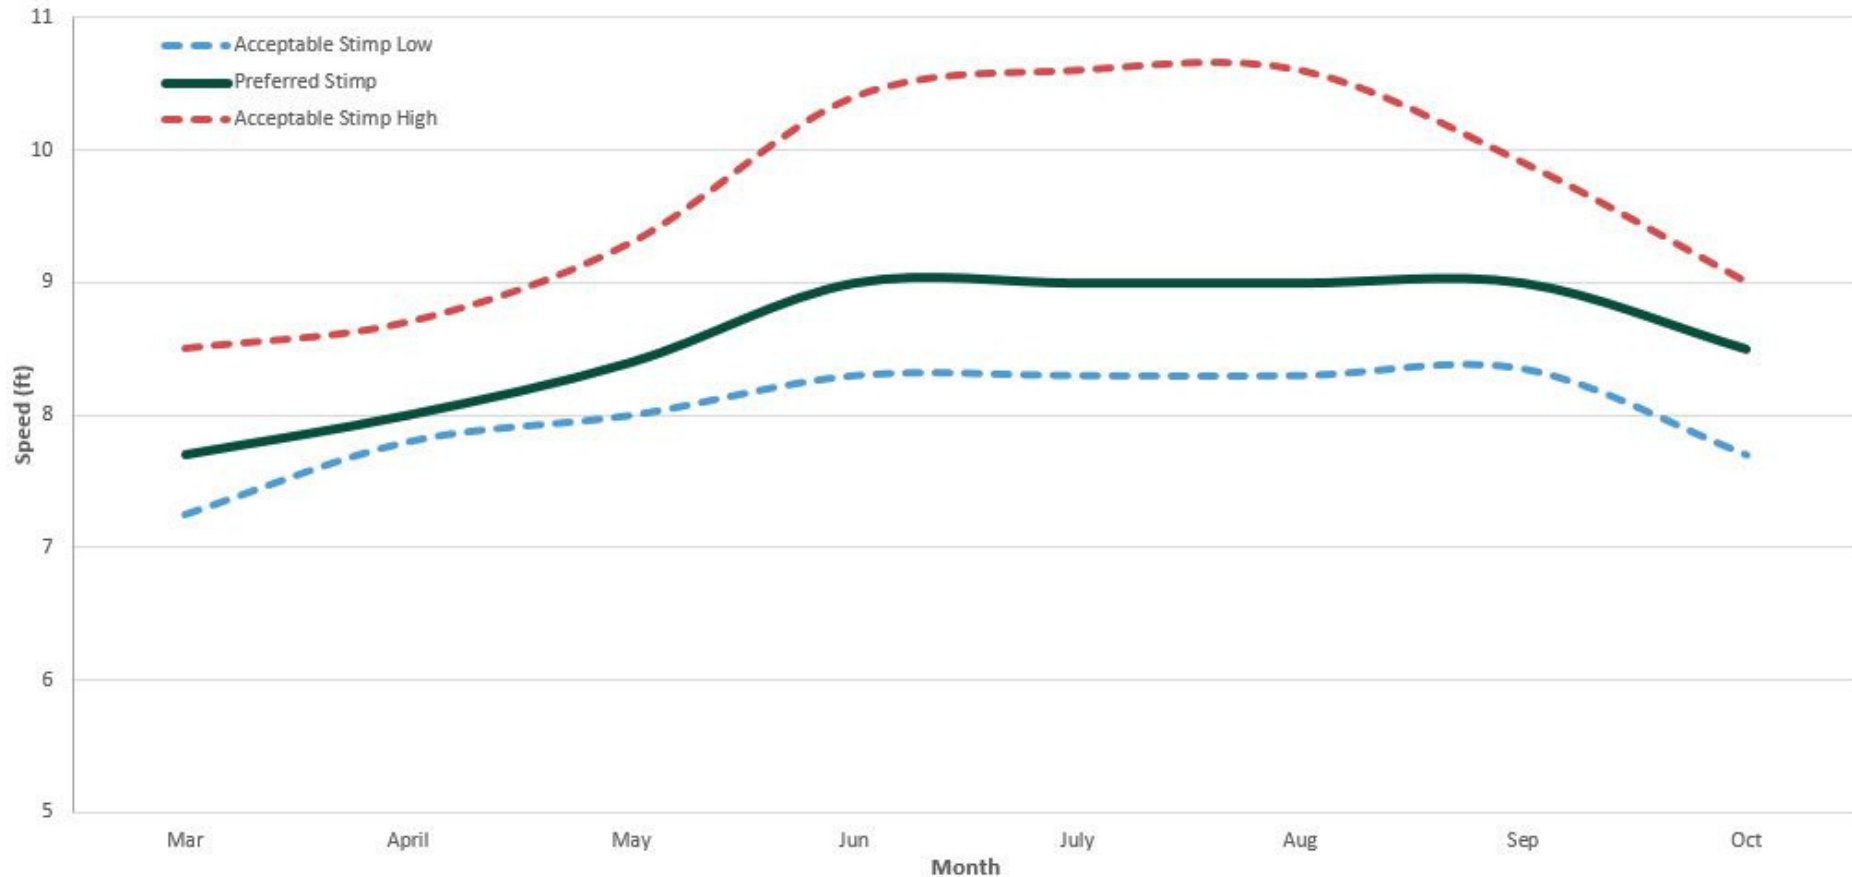

Stimpmeter Chart

Information courtesy of  STRI

- Realistic guide for green speed - focus on improving the 'lows' through drainage, thatch management, topdressing and tree work

01328 700600

sales@collier-turf-care.co.uk