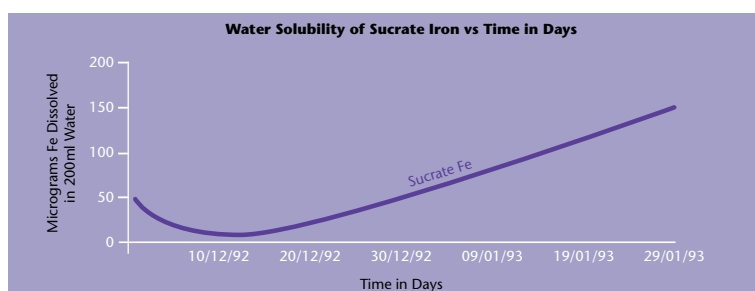

Fusion Slow Release Granular Iron and Micronutrients

Fusion Granular is a mix of iron (20%), magnesium (5%), manganese (8%), zinc (2%) and copper (1%) all chemically ionized with natural carbohydrates or natural reducing sugars to form sucrates so that each of the micronutrients is in the same ionized form as that which the plant assimilates.

Initial water solubility of the small 1mm (SGN100) sucrate granule is low but the diagram below shows how this changes over time. This results in a true slow release micronutrient formulation lasting up to 12 weeks.

The size and weight of the sucrate molecule plus the complex with various sugars reduce nutrient lock up in the soil and give optimum plant uptake in both acid and alkali soil conditions and significantly reduces leaching out of the soil profile compared with normal ferrous sulphate.